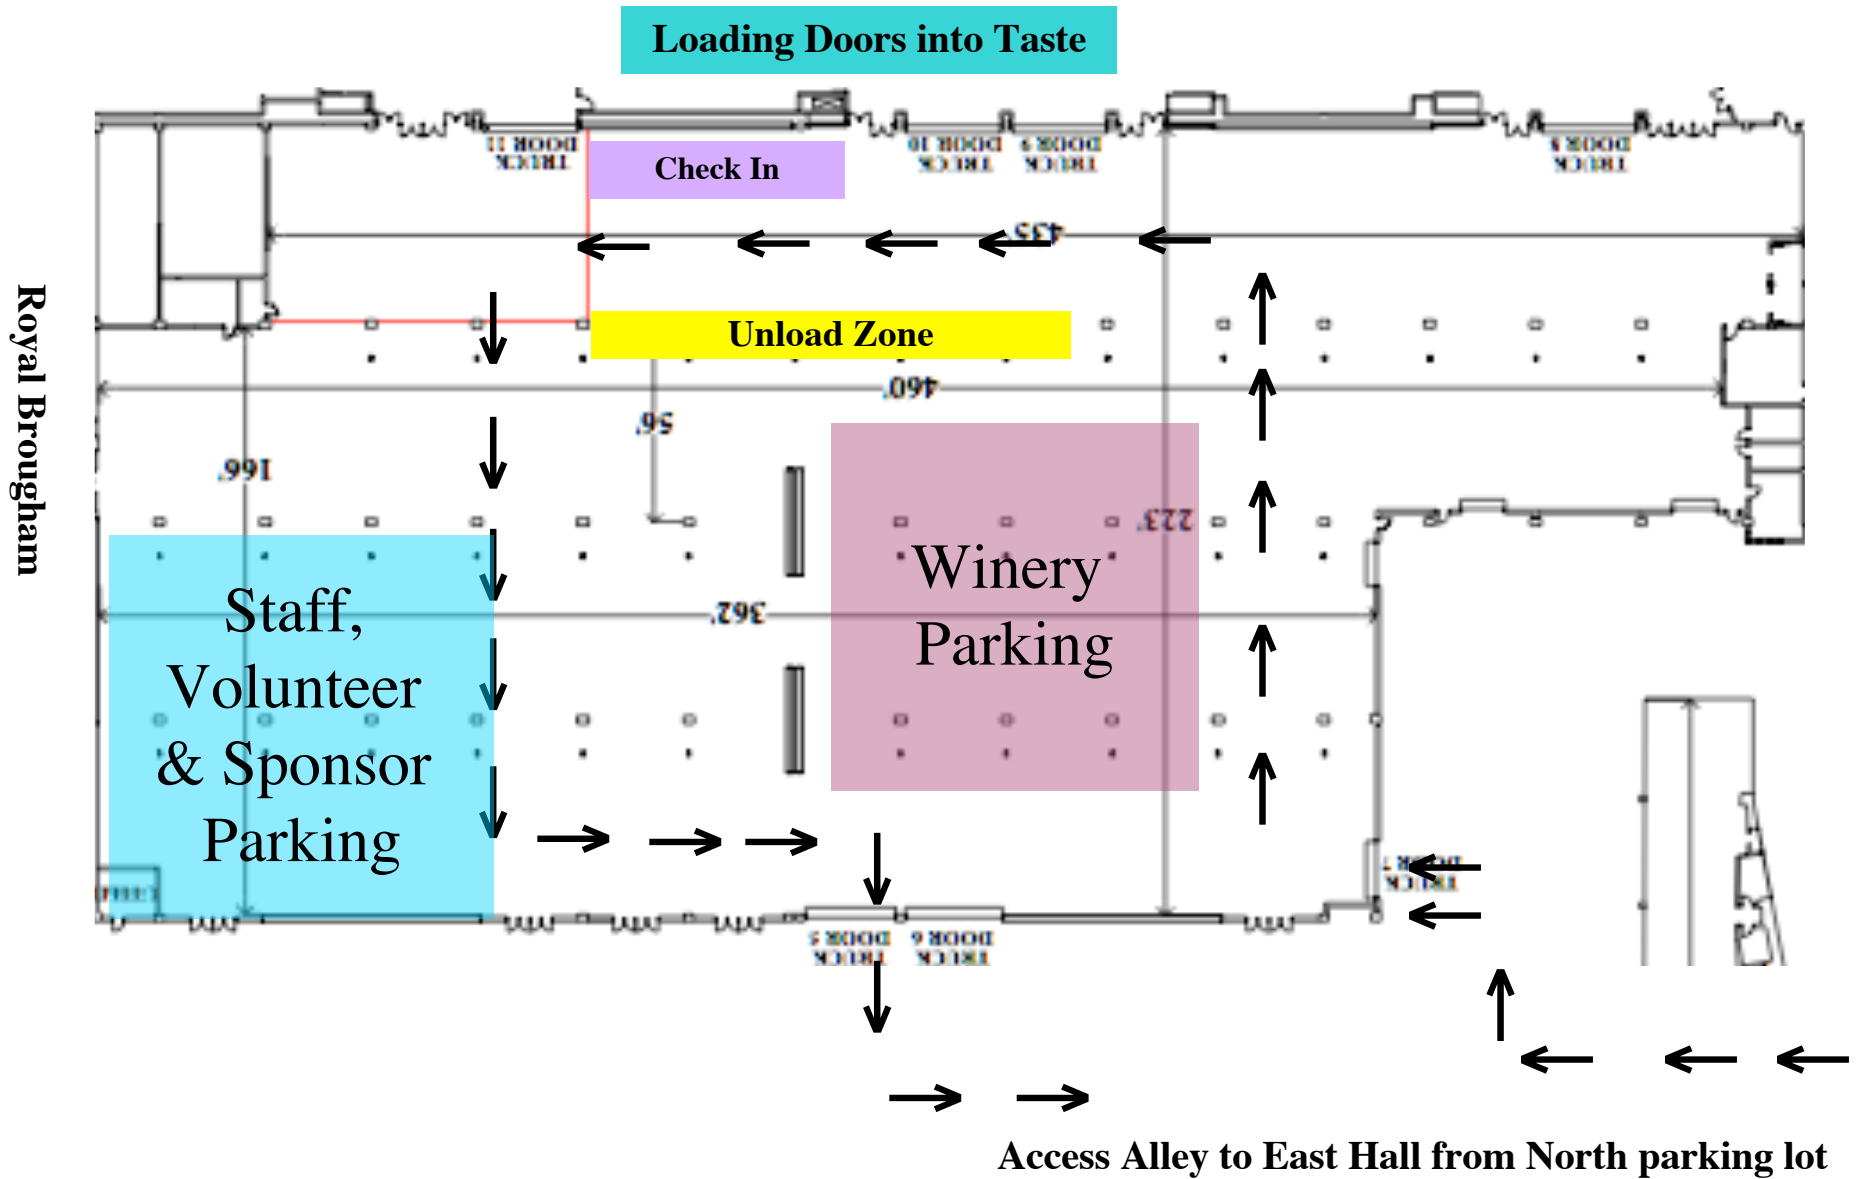

Map: East Hall Load-in - ALL Access is from NORTH Parking Lot

Map for credential pick-up Sunday after 2:00pm

S. Royal Brougham Way