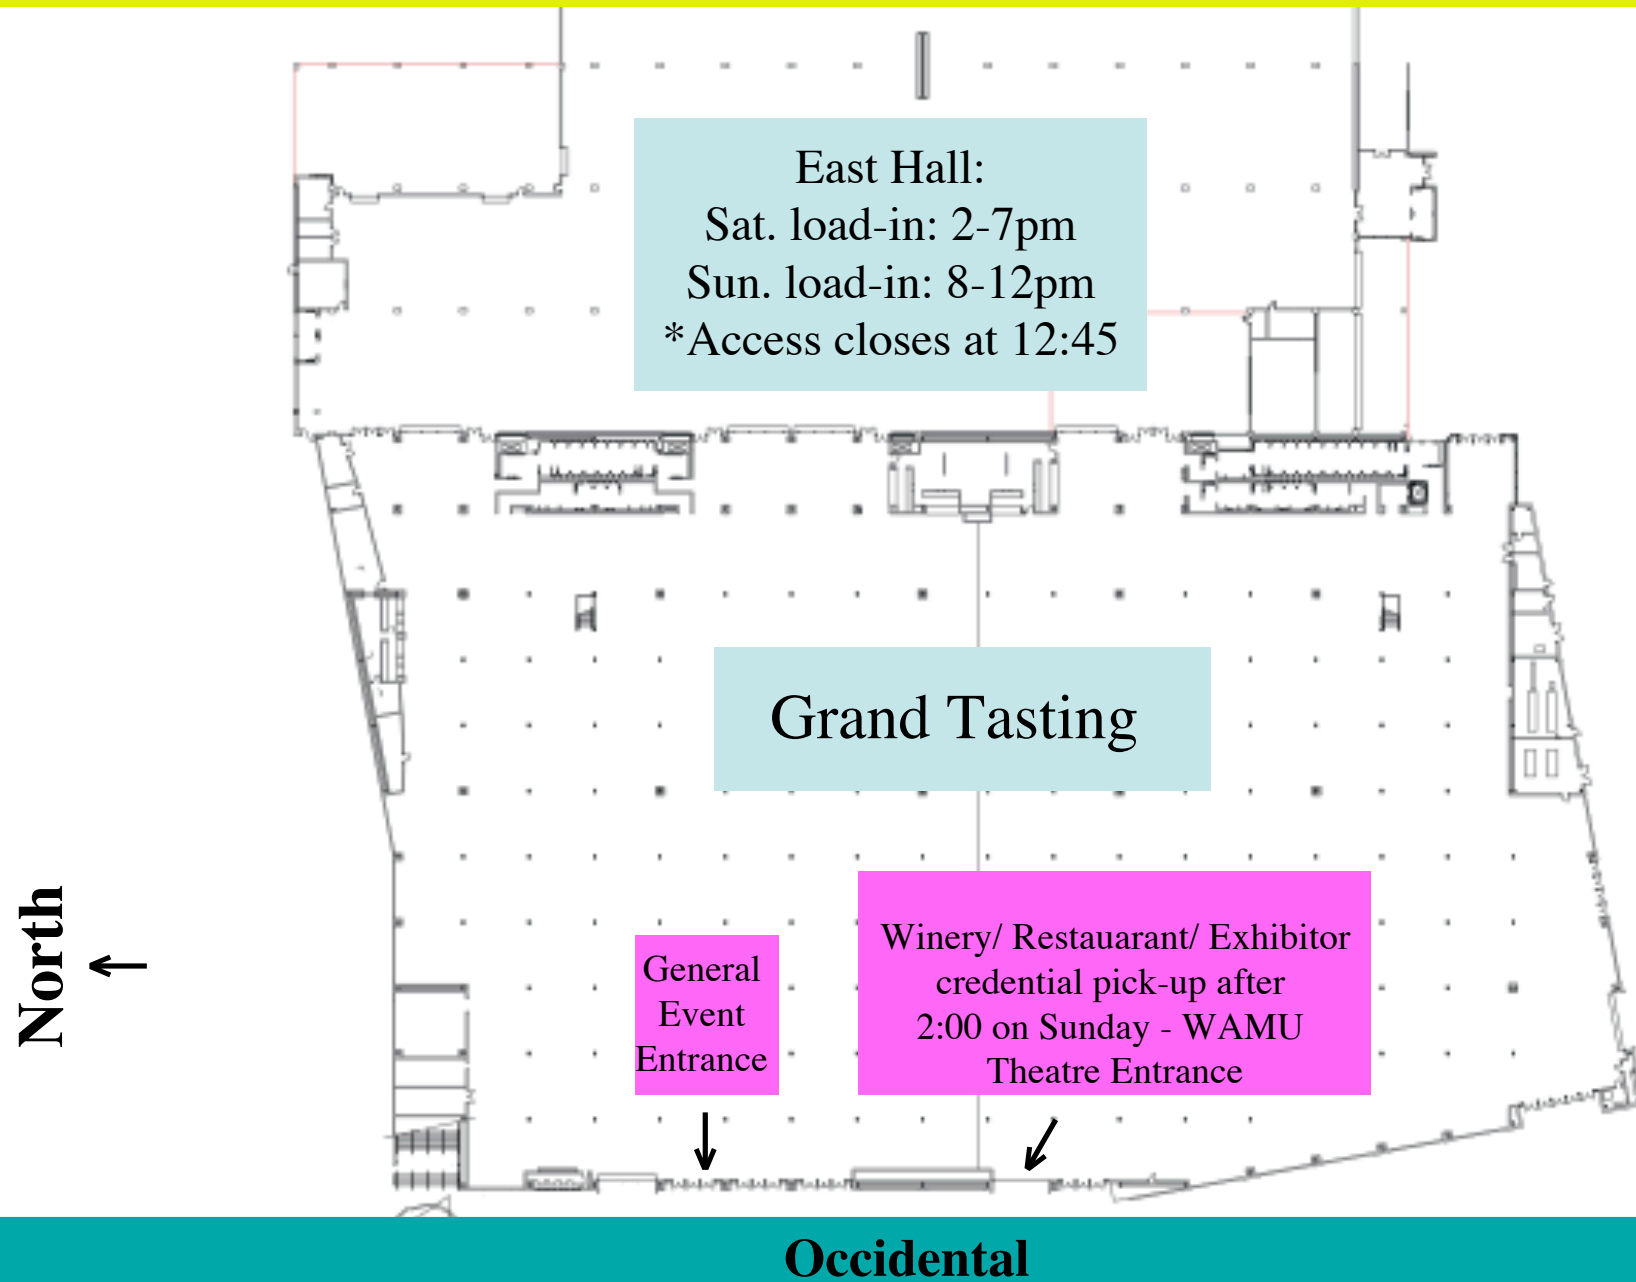

Map: East Hall Load-in - ALL Access is from NORTH Parking Lot

Map for credential pick-up Sunday after 2:00pm

S. Royal Brougham Way