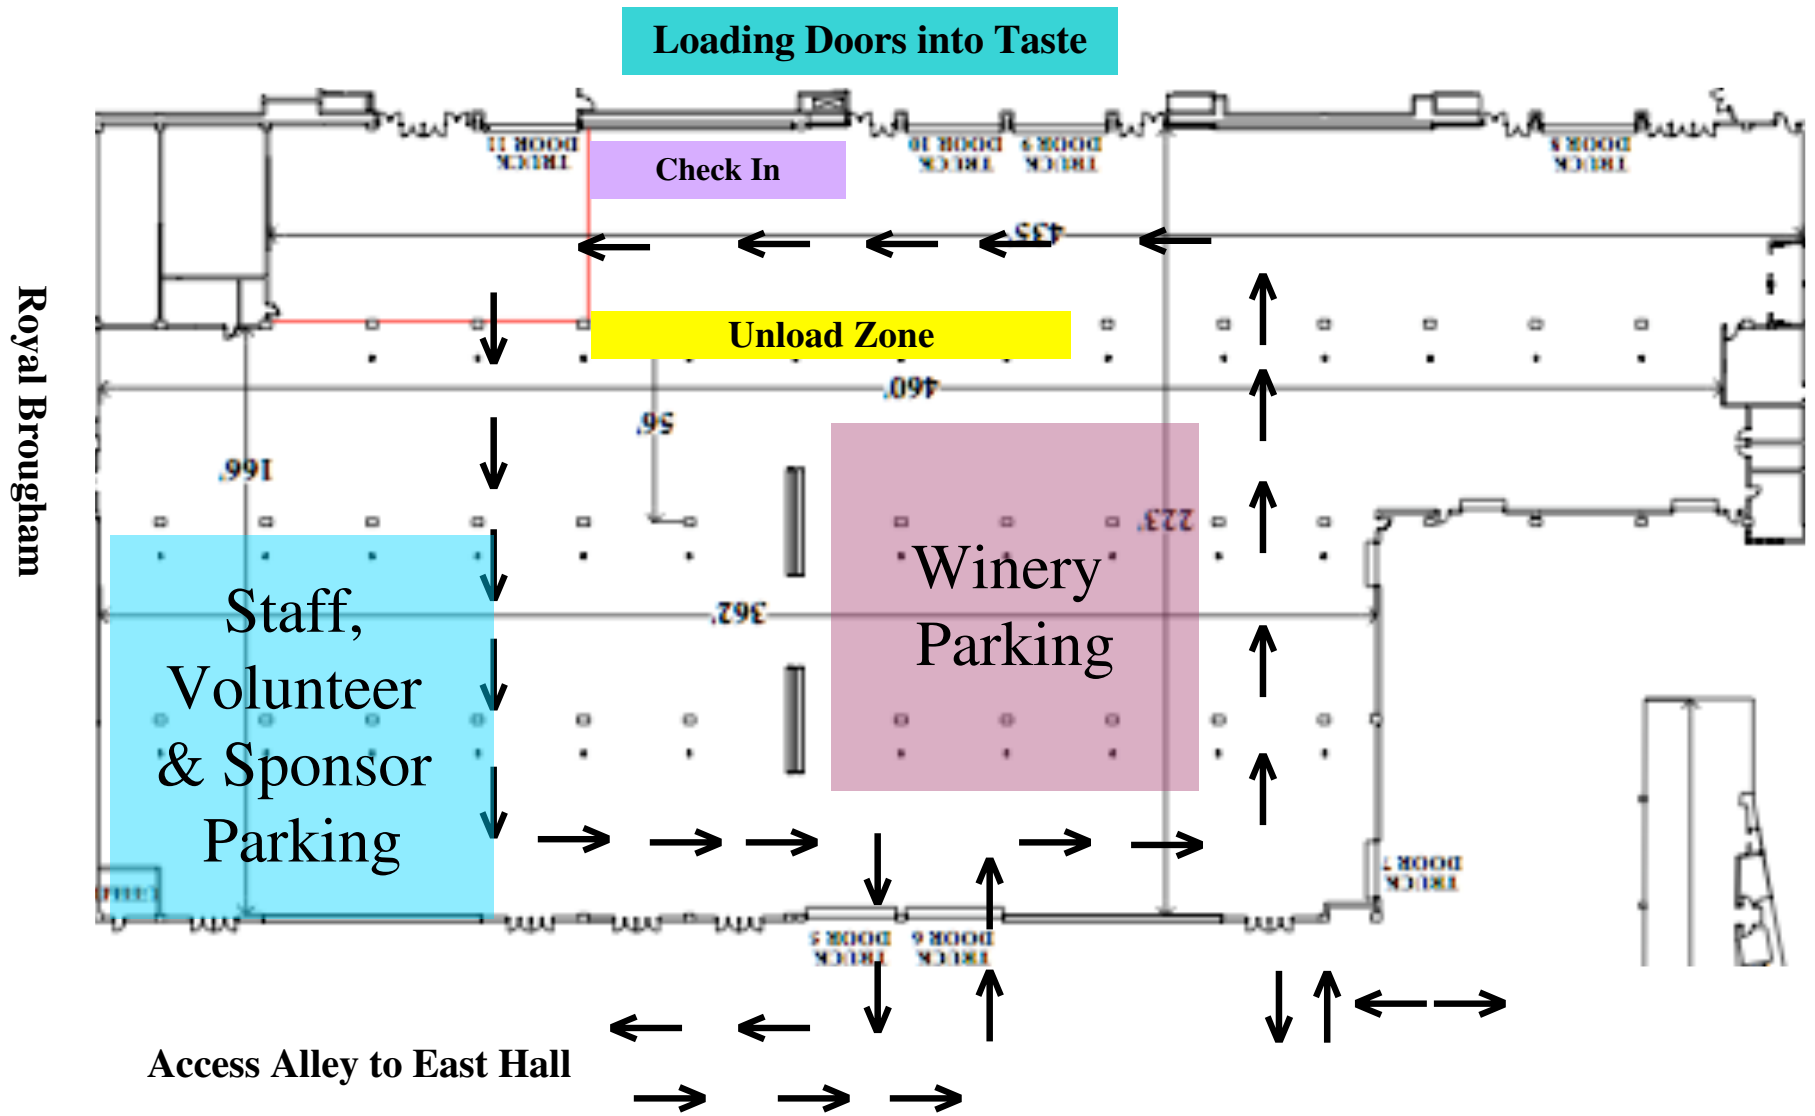

# Map: East Hall Load-in

# Map for credential pick-up Sunday after 2:30pm

S. Royal Brougham Way