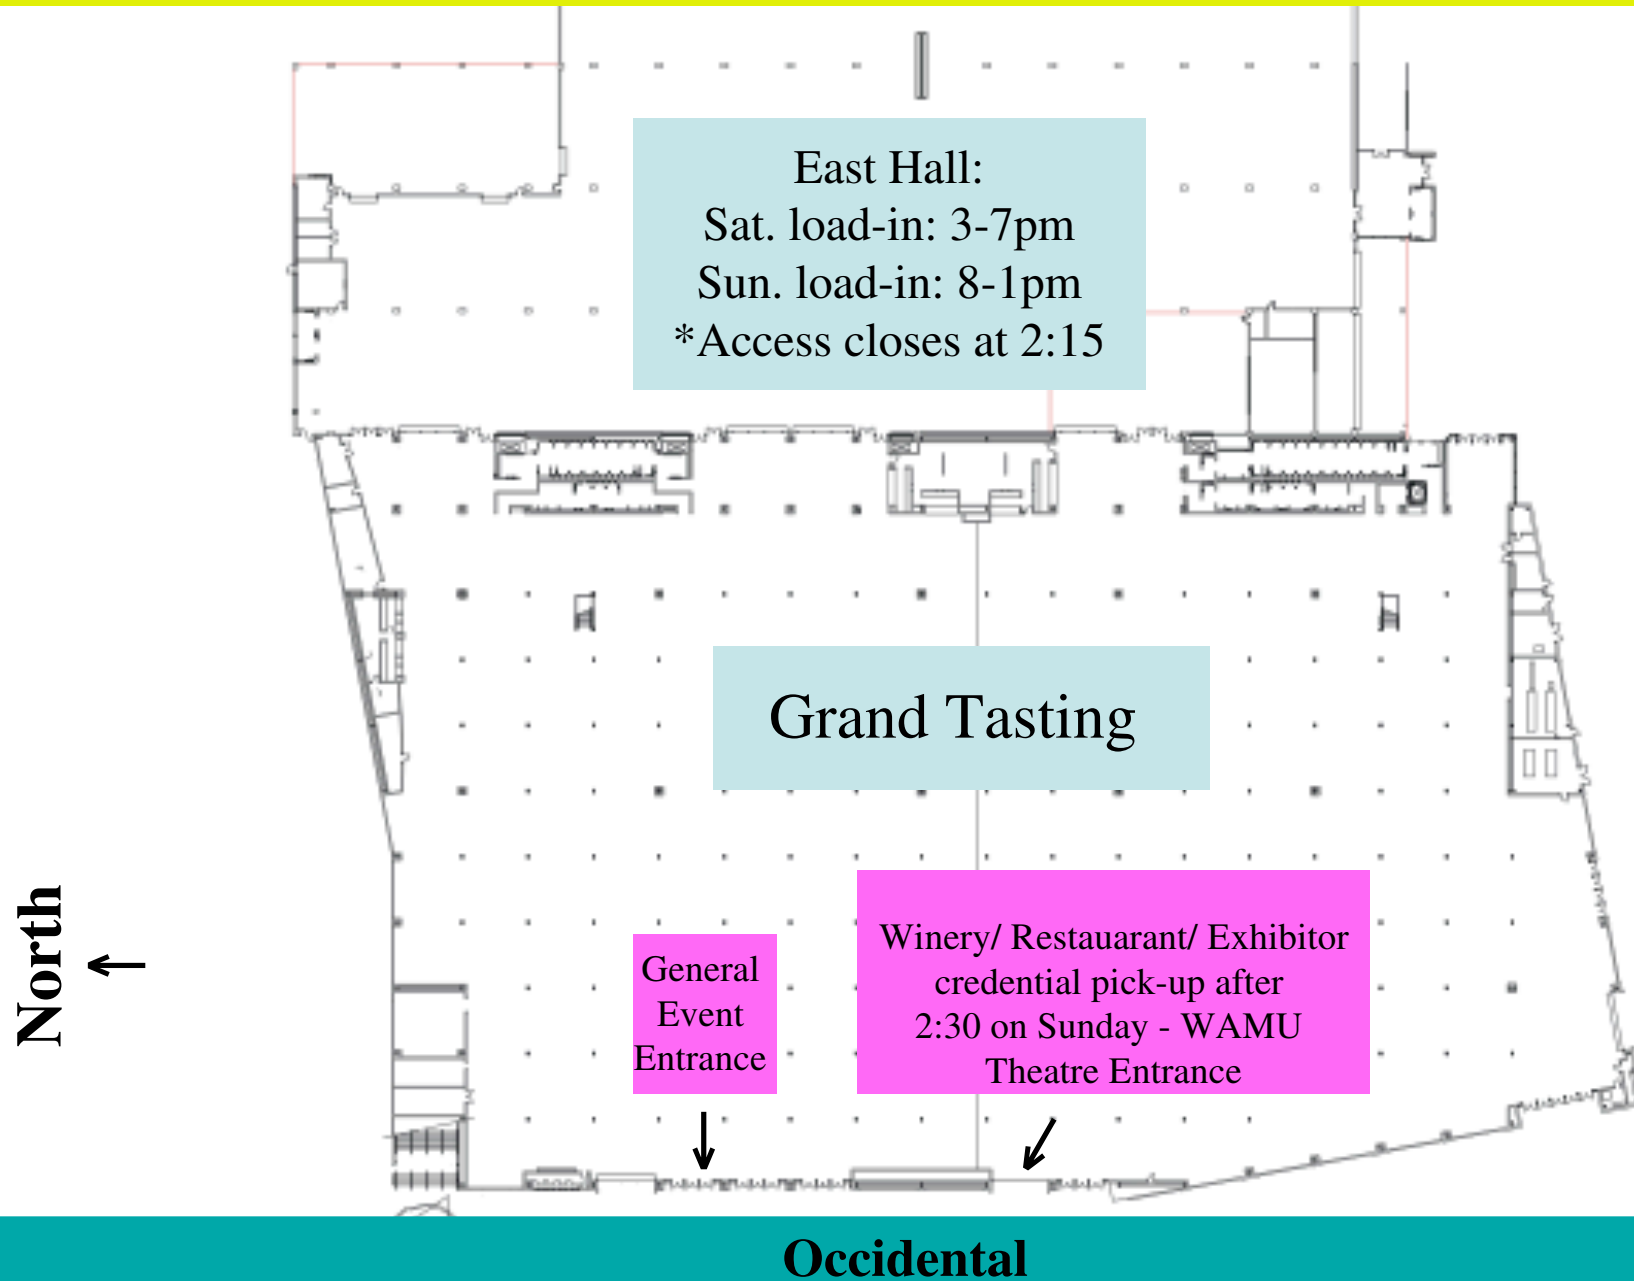

# Map: East Hall Load-in

# Map for credential pick-up Sunday after 2:30pm

S. Royal Brougham Way